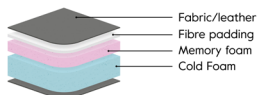

W • D • H* 122x170x80 cm
Seat Height • Seat Depth : 43x102 cm
1.85 m³ Weight: 59 kg Legs: 4

Footstool

W • D • H* 105x102x43 cm
Seat Height • Seat Depth : 43x70 cm
0.56 m³ Weight: 21 kg Legs: 4

*Note that the dimensions may differ +/-3% depending on upholstery and combination.

Comfort

Comfort Memory

Seat
Cold foam with memory foam on top, covered with fibre padding.

Back

The inner core is cold foam covered with fibre padding.

Upholstery

Fabric Fixed cover Piping

Leg options