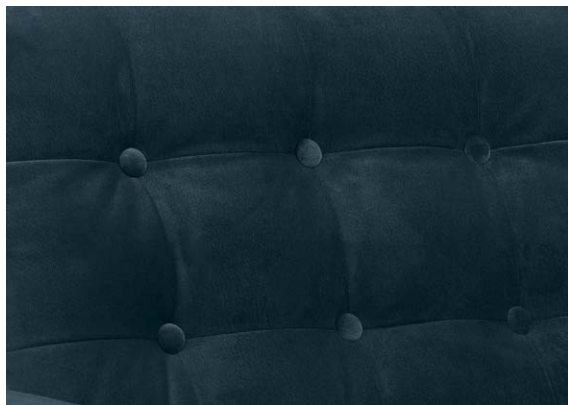

TIVOLI

The classic, timeless look adapted for the modern home to make an impression.

SOFAS FOR EVERY HOME

2 seater

3 seater

Footstool

Open corner

TIVOLI

1 seater
with 1 arm (L)
Art. No.: 15277
H87 x D92 x W86cm

1 seater
with 1 arm (R)
Art. No.: 15278
H87 x D92 x W86cm

1 seater
Art. No.: 15173
H87 x D92 x W103cm

2 seater
with 1 arm (L)
Art. No.: 15174
H87 x D92 x W153cm