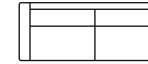

1 seater
with 1 arm (L)
Art. No.: 15277
H87 x D92 x W86cm

1 seater
with 1 arm (R)
Art. No.: 15278
H87 x D92 x W86cm

1 seater
Art. No.: 15173
H87 x D92 x W103cm

2 seater
with 1 arm (L)
Art. No.: 15174
H87 x D92 x W153cm

2 seater
with 1 arm (R)
Art. No.: 15175
H87 x D92 x W153cm

2 seater
Art. No.: 15231
H87 x D92 x W170cm

2,5 seater
Art. No.: 15232
H87 x D92 x W191cm

3 seater
with 1 arm (L)
Art. No.: 15279
H87 x D92 x W203cm