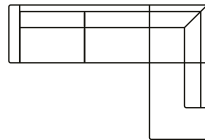

3 seater
with 1 arm (R)
Art. No.: 15280
H87 x D92 x W203cm

3 seater
Art. No.: 15233
H87 x D92 x W220cm

Corner 90
Art. No.: 15283
H87 x D87 x W87cm

Chaiselongue
with 1 arm (L)
Art. No.: 15176
H87 x D155 x W85cm

Chaiselongue
with 1 arm (R)
Art. No.: 15177
H87 x D155 x W85cm

Open corner
part (L)
Art. No.: 15281
H87 x D202 x W93cm

Open corner
part (R)
Art. No.: 15282
H87 x D202 x W93cm

Open corner
with 3 seater (L)
Art. No.: 15234
H87 x D202 x W290cm