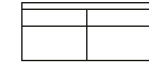

2 seater
with 1 arm (R)
Art. No.: 15175
H87 x D92 x W153cm

2 seater
Art. No.: 15231
H87 x D92 x W170cm

2,5 seater
Art. No.: 15232
H87 x D92 x W191cm

3 seater
with 1 arm (L)
Art. No.: 15279
H87 x D92 x W203cm

3 seater
with 1 arm (R)
Art. No.: 15280
H87 x D92 x W203cm

3 seater
Art. No.: 15233
H87 x D92 x W220cm

Corner 90
Art. No.: 15283
H87 x D87 x W87cm

Chaiselongue
with 1 arm (L)
Art. No.: 15176
H87 x D155 x W85cm