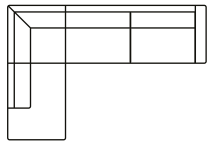

3 seater
with 1 arm (R)
Art. No.: 15280
H87 x D92 x W203cm

3 seater
Art. No.: 15233
H87 x D92 x W220cm

Corner 90
Art. No.: 15283
H87 x D87 x W87cm

Chaiselongue
with 1 arm (L)
Art. No.: 15176
H87 x D155 x W85cm

Chaiselongue
with 1 arm (R)
Art. No.: 15177
H87 x D155 x W85cm

Open corner
part (L)
Art. No.: 15281
H87 x D202 x W93cm

Open corner
part (R)
Art. No.: 15282
H87 x D202 x W93cm

Open corner
with 3 seater (L)
Art. No.: 15234
H87 x D202 x W290cm