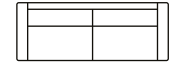

2 seater
with 1 arm (R)
Art. No.: 15175
H87 x D92 x W153cm

2 seater
Art. No.: 15231
H87 x D92 x W170cm

2,5 seater
Art. No.: 15232
H87 x D92 x W191cm

3 seater
with 1 arm (L)
Art. No.: 15279
H87 x D92 x W203cm

3 seater
with 1 arm (R)
Art. No.: 15280
H87 x D92 x W203cm

3 seater
Art. No.: 15233
H87 x D92 x W220cm

Corner 90
Art. No.: 15283
H87 x D87 x W87cm

Chaiselongue
with 1 arm (L)
Art. No.: 15176
H87 x D155 x W85cm