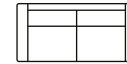

1 seater
with 1 arm (L)
Art. No.: 15277
H87 x D92 x W86cm

1 seater
with 1 arm (R)
Art. No.: 15278
H87 x D92 x W86cm

1 seater
Art. No.: 15173
H87 x D92 x W103cm

2 seater
with 1 arm (L)
Art. No.: 15174
H87 x D92 x W153cm

2 seater
with 1 arm (R)
Art. No.: 15175
H87 x D92 x W153cm

2 seater
Art. No.: 15231
H87 x D92 x W170cm

2,5 seater
Art. No.: 15232
H87 x D92 x W191cm

3 seater
with 1 arm (L)
Art. No.: 15279
H87 x D92 x W203cm