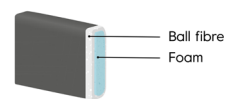

*Note that the dimensions may differ +/-3% depending on upholstery and combination.

Sydney

Comfort

Foam firm (Comfort DE)

Seat
Cold foam covered with fibre padding.

Back
Inner core of cold foam embedded in ballfibre.

Foam soft (Comfort EU)

Seat
Cold foam covered with fibre padding.

Back
Siliconized ball fibre.

Feather soft (Comfort C2)

Seat
Cold foam with a feather top.

Back
Feather and ball fibre mix.

Comfort Memory

Seat
Cold foam with memory foam on top, covered with fibre padding.