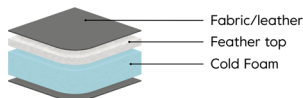

*Note that the dimensions may differ +/-3% depending on upholstery and combination.

Sydney

Comfort

Foam firm (Comfort DE)

Seat
Cold foam covered with fibre padding.

Back
Inner core of cold foam embedded in ballfibre.

Foam soft (Comfort EU)

Seat
Cold foam covered with fibre padding.

Back
Siliconized ball fibre.

Feather soft (Comfort C2)

Seat
Cold foam with a feather top.

Back
Feather and ball fibre mix.

Comfort Memory

Seat
Cold foam with memory foam on top, covered with fibre padding.