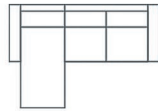

# SONIA

Chaiselongue

Open corner

1 seater  
Art. No.: 12715  
Dimensions:  
A-H87 x D93 x W120cm  
B-H87 x D93 x W112cm  
Sleeping dimensions:  
188 x 63cm

2 seater  
Art. No.: 11233  
Dimensions:  
A-H87 x D93 x W190cm  
B-H87 x D93 x W182cm  
Sleeping dimensions:  
200 x 140 cm

Chaiselongue (L)  
Art. Nr.: 13662  
Dimensions:  
A-H87 x D149 x W267cm  
B-H87 x D149 x W259cm  
Sleeping dimensions:  
140 x 200cm  
Storage box

Chaiselongue (R)  
Art. Nr.: 13663  
Dimensions:  
A-H87 x D149 x W267cm  
B-H87 x D149 x W259cm  
Sleeping dimensions:  
140 x 200cm  
Storage box

Open corner (L)  
Art. Nr.: 13664  
Dimensions:  
A-H87 x D202 x W264cm  
B-H87 x D202 x W260cm  
Sleeping dimensions:  
140 x 200cm  
Storage box

Open corner (R)  
Art. Nr.: 13665  
Dimensions:  
A-H87 x D202 x W264cm  
B-H87 x D202 x W260cm  
Sleeping dimensions:  
140 x 200cm  
Storage box