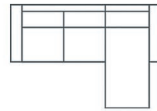

# SONIA

Chaiselongue

Open corner

1 seater  
Art. No.: 12715  
Dimensions:  
A-H87 x D93 x W120cm  
B-H87 x D93 x W112cm  
Sleeping dimensions:  
188 x 63cm

2 seater  
Art. No.: 11233  
Dimensions:  
A-H87 x D93 x W190cm  
B-H87 x D93 x W182cm  
Sleeping dimensions:  
200 x 140 cm

Chaiselongue (L)  
Art. Nr.: 13662  
Dimensions:  
A-H87 x D149 x W267cm  
B-H87 x D149 x W259cm  
Sleeping dimensions:  
140 x 200cm  
Storage box

Chaiselongue (R)  
Art. Nr.: 13663  
Dimensions:  
A-H87 x D149 x W267cm  
B-H87 x D149 x W259cm  
Sleeping dimensions:  
140 x 200cm  
Storage box

Open corner (L)  
Art. Nr.: 13664  
Dimensions:  
A-H87 x D202 x W264cm  
B-H87 x D202 x W260cm  
Sleeping dimensions:  
140 x 200cm  
Storage box

Open corner (R)  
Art. Nr.: 13665  
Dimensions:  
A-H87 x D202 x W264cm  
B-H87 x D202 x W260cm  
Sleeping dimensions:  
140 x 200cm  
Storage box