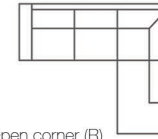

# SONIA

Chaiselongue

Open corner

1 seater  
Art. No.: 12715  
Dimensions:  
A-H87 x D93 x W120cm  
B-H87 x D93 x W112cm  
Sleeping dimensions:  
188 x 63cm

2 seater  
Art. No.: 11233  
Dimensions:  
A-H87 x D93 x W190cm  
B-H87 x D93 x W182cm  
Sleeping dimensions:  
200 x 140 cm

Chaiselongue (L)  
Art. Nr.: 13662  
Dimensions:  
A-H87 x D149 x W267cm  
B-H87 x D149 x W259cm  
Sleeping dimensions:  
140 x 200cm  
Storage box

Chaiselongue (R)  
Art. Nr.: 13663  
Dimensions:  
A-H87 x D149 x W267cm  
B-H87 x D149 x W259cm  
Sleeping dimensions:  
140 x 200cm  
Storage box

Open corner (L)  
Art. Nr.: 13664  
Dimensions:  
A-H87 x D202 x W264cm  
B-H87 x D202 x W260cm  
Sleeping dimensions:  
140 x 200cm  
Storage box

Open corner (R)  
Art. Nr.: 13665  
Dimensions:  
A-H87 x D202 x W264cm  
B-H87 x D202 x W260cm  
Sleeping dimensions:  
140 x 200cm  
Storage box