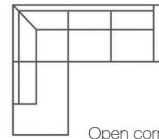

# SONIA

Chaiselongue

Open corner

1 seater  
Art. No.: 12715  
Dimensions:  
A-H87 x D93 x W120cm  
B-H87 x D93 x W112cm  
Sleeping dimensions:  
188 x 63cm

2 seater  
Art. No.: 11233  
Dimensions:  
A-H87 x D93 x W190cm  
B-H87 x D93 x W182cm  
Sleeping dimensions:  
200 x 140 cm

Chaiselongue (L)  
Art. Nr.: 13662  
Dimensions:  
A-H87 x D149 x W267cm  
B-H87 x D149 x W259cm  
Sleeping dimensions:  
140 x 200cm  
Storage box

Chaiselongue (R)  
Art. Nr.: 13663  
Dimensions:  
A-H87 x D149 x W267cm  
B-H87 x D149 x W259cm  
Sleeping dimensions:  
140 x 200cm  
Storage box

Open corner (L)  
Art. Nr.: 13664  
Dimensions:  
A-H87 x D202 x W264cm  
B-H87 x D202 x W260cm  
Sleeping dimensions:  
140 x 200cm  
Storage box

Open corner (R)  
Art. Nr.: 13665  
Dimensions:  
A-H87 x D202 x W264cm  
B-H87 x D202 x W260cm  
Sleeping dimensions:  
140 x 200cm  
Storage box