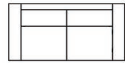

# SONIA

Chaiselongue

Open corner

1 seater  
Art. No.: 12715  
Dimensions:  
A-H87 x D93 x W120cm  
B-H87 x D93 x W112cm  
Sleeping dimensions:  
188 x 63cm

2 seater  
Art. No.: 11233  
Dimensions:  
A-H87 x D93 x W190cm  
B-H87 x D93 x W182cm  
Sleeping dimensions:  
200 x 140 cm

Chaiselongue (L)  
Art. Nr.: 13662  
Dimensions:  
A-H87 x D149 x W267cm  
B-H87 x D149 x W259cm  
Sleeping dimensions:  
140 x 200cm  
Storage box

Chaiselongue (R)  
Art. Nr.: 13663  
Dimensions:  
A-H87 x D149 x W267cm  
B-H87 x D149 x W259cm  
Sleeping dimensions:  
140 x 200cm  
Storage box