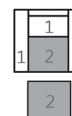

SLOPE

Slope chair excludes contemporary style
and comfort for everyone.

Chair
Footstool

Fabric

Design

Chair
Art. No.: 12285
H97 x D92 x W77cm

Chair with 2 fabrics
Art. No.: 12285
H97 x D92 x W77cm

Footstool
Art. No.: 12290
H45 x D46 x W64cm

Cushion
Art. No.: 12642
H15 x D33 x W48cm

Choose:
one colour fabric or two color fabric:
1. Main part - back and arms
2. Cover part - seat

9332
Walnut
H-155

7842
Natural
oak
H-155

7588
Wood black
painted
H-155