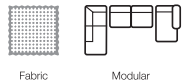

Fabric Modular