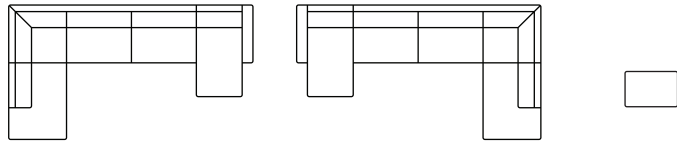

GOMERO

A must have for any modern enthusiast!

SOFAS FOR EVERY HOME

Open corner

GOMERO

2 seater without arms Art. No.: 16262 H84 x D93 x W135cm	2 seater with 1 arm (L) Art. No.: 16260 H84 x D93 x W150cm	2 seater with 1 arm (R) Art. No.: 16261 H84 x D93 x W150cm	2 seater Art. No.: 16259 H84 x D93 x W165cm	2,5 seater without arms Art. No.: 16266 H84 x D93 x W156cm	2,5 seater with 1 arm (L) Art. No.: 16264 H84 x D93 x W171cm	2,5 seater with 1 arm (R) Art. No.: 16265 H84 x D93 x W171cm	2,5 seater Art. No.: 16263 H84 x D93 x W186cm	3 seater without arms Art. No.: 15845 H84 x D93 x W186cm	3 seater with 1 arm (L) Art. No.: 15843 H84 x D93 x W201cm
---	---	---	---	---	---	---	---	---	---

3 seater with 1 arm (R) Art. No.: 15844 H84 x D93 x W201cm	3 seater Art. No.: 16267 H84 x D93 x W216cm	Corner 90 Art. No.: 16268 H84 x D92 x W92cm	Chaiselongue (L) Art. No.: 15846 H84 x D150 x W92cm	Chaiselongue (R) Art. No.: 15847 H84 x D150 x W92cm	Open corner part (L) Art. No.: 15848 H84 x D100 x W220cm	Open corner part (R) Art. No.: 15849 H84 x D100 x W220cm	Open corner (L) Art. No.: 15850 H84 x D220 x W294cm	Open corner (R) Art. No.: 15851 H84 x D220 x W294cm
---	---	---	---	---	--	--	---	---

U Shape (L) Art. No.: 15852 H84 x D220 x W365cm	U Shape (R) Art. No.: 15853 H84 x D220 x W365cm	Footstool Art. No.: 16269 H46 x D60 x W90cm
---	---	---

Fabric Modular

Arm - 15cm

21899
Metal
black
H-190

GOMERO