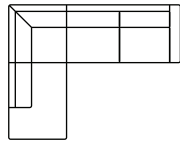

# FOCUS DELUX

A delightful combination of modern and classic styles with a natural touch in the bold wooden base.

SOFAS FOR EVERY HOME

FOCUS DELUX

1 seater

2,5 seater

Onem corner

1 seater  
Art. No.: 14214  
H87 x D86 x W94cm

2 seater  
Art. No.: 14215  
H87 x D86 x W155cm

2,5 seater  
Art. No.: 14216  
H87 x D86 x W187cm

3 seater  
Art. No.: 14217  
H87 x D86 x W217cm

3 seater

3 seater  
Art. No.: 14338  
H87 x D86 x W217cm

Open corner (L)  
Art. No.: 15079  
H87 x D218 x W260cm

Open corner (R)  
Art. No.: 15080  
H87 x D218 x W260cm

3 seater

2 seater

Fabric

Reversible  
back cushion

Reversible  
seat cushion

Arm - 16cm

14876  
Natural oak  
H-145