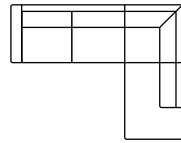

# FOCUS DELUX

A delightful combination of modern and classic styles with a natural touch in the bold wooden base.

SOFAS FOR EVERY HOME

FOCUS DELUX

1 seater

2,5 seater

Onem corner

1 seater  
Art. No.: 14214  
H87 x D86 x W94cm

2 seater  
Art. No.: 14215  
H87 x D86 x W155cm

2,5 seater  
Art. No.: 14216  
H87 x D86 x W187cm

3 seater  
Art. No.: 14217  
H87 x D86 x W217cm

3 seater

3 seater  
Art. No.: 14338  
H87 x D86 x W217cm

Open corner (L)  
Art. No.: 15079  
H87 x D218 x W260cm

Open corner (R)  
Art. No.: 15080  
H87 x D218 x W260cm

3 seater

2 seater

Fabric

Reversible  
back cushion

Reversible  
seat cushion

Arm - 16cm

14876  
Natural oak  
H-145