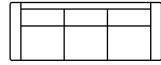

# FOCUS DELUX

A delightful combination of modern and classic styles with a natural touch in the bold wooden base.

SOFAS FOR EVERY HOME

FOCUS DELUX

1 seater

2,5 seater

Onem corner

1 seater  
Art. No.: 14214  
H87 x D86 x W94cm

2 seater  
Art. No.: 14215  
H87 x D86 x W155cm

2,5 seater  
Art. No.: 14216  
H87 x D86 x W187cm

3 seater  
Art. No.: 14217  
H87 x D86 x W217cm

3 seater

3 seater  
Art. No.: 14338  
H87 x D86 x W217cm

Open corner (L)  
Art. No.: 15079  
H87 x D218 x W260cm