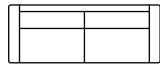

# FOCUS DELUX

A delightful combination of modern and classic styles with a natural touch in the bold wooden base.

SOFAS FOR EVERY HOME

FOCUS DELUX

1 seater

2,5 seater

Onem corner

1 seater  
Art. No.: 14214  
H87 x D86 x W94cm

2 seater  
Art. No.: 14215  
H87 x D86 x W155cm

2,5 seater  
Art. No.: 14216  
H87 x D86 x W187cm

3 seater  
Art. No.: 14217  
H87 x D86 x W217cm

3 seater

3 seater  
Art. No.: 14338  
H87 x D86 x W217cm

Open corner (L)  
Art. No.: 15079  
H87 x D218 x W260cm