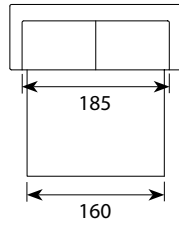

Esta

Product information

Visit furninova.com for additional products, catalogues and information.

furninova[®]

Esta

Drawings

Configuration

Sofa bed 140 cm
 W • D • H* 193/185x101x92 cm
 Seat Height • Seat Depth : 51 x 56 cm
 1.23 m³ Weight: 90 kg Legs: 4

Sofa bed 160 cm
 W • D • H* 213/205x101x92 cm
 Seat Height • Seat Depth : 51 x 56 cm
 1.30 m³ Weight: 98 kg Legs: 4

Footstool with storage
 W • D • H* 85x60x50 cm
 Seat Height • Seat Depth : 51 x 56 cm
 0.20 m³ Weight: 13 kg Legs: 4

*Note that the dimensions may differ +/-3% depending on upholstery and combination.

Comfort

Foam soft (Comfort EU)

Seat
 Cold foam covered with fibre padding.

Back
 Siliconized ball fibre.

Armrest options

Shaped: Width 10 cm, Wide: Width 14 cm

Leg options

Bed mechanisms and sizes

Tube frame. Mattress: 12 cm thick. 45 kg cold foam + 35 mm 50 kg CM top. 140: 140x195. 160: 160x195

Upholstery

Fabric Fixed cover The back cushions are reversible. The seat cushions are not reversible.