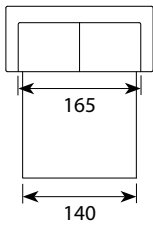

Esta

Product information

Visit furninova.com for additional products, catalogues and information.

furninova[®]

Esta

Drawings

Configuration

Sofa bed 140 cm
 W • D • H* 193/185x101x92 cm
 Seat Height • Seat Depth : 51 x 56 cm
 1.23 m³ Weight: 90 kg Legs: 4

Sofa bed 160 cm
 W • D • H* 213/205x101x92 cm
 Seat Height • Seat Depth : 51 x 56 cm
 1.30 m³ Weight: 98 kg Legs: 4

Footstool with storage
 W • D • H* 85x60x50 cm
 Seat Height • Seat Depth : 51 x 56 cm
 0.20 m³ Weight: 13 kg Legs: 4

*Note that the dimensions may differ +/-3% depending on upholstery and combination.

Comfort

Foam soft (Comfort EU)

Seat
 Cold foam covered with fibre padding.

Back
 Siliconized ball fibre.

Armrest options

Shaped: Width 10 cm, Wide: Width 14 cm

Leg options

Bed mechanisms and sizes

Tube frame. Mattress: 12 cm thick. 45 kg cold foam + 35 mm 50 kg CM top. 140: 140x195. 160: 160x195

Upholstery

Fabric Fixed cover The back cushions are reversible. The seat cushions are not reversible.