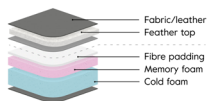

Sake LC

Drawings	Configuration	Drawings	Configuration
	4-Seater W • D • H* 261x114x95 cm Seat Height • Seat Depth : 42 x 62/76 cm 1.66 m³ Weight: 87 kg Legs: 4		1,5+Chl L/R W • D • H* 234x182x95 cm Seat Height • Seat Depth : 42 x 127/141 cm 1.95 m³ Weight: 97 kg Legs: 6
	4-Seater (2 pkg) W • D • H* 262x114x95 cm Seat Height • Seat Depth : 42 x 62/76 cm 1.69 m³ Weight: 94 kg Legs: 8		Footstool W • D • H* 100x100x42 cm Seat Height • Seat Depth : 42 x 100 cm 0.36 m³ Weight: 23 kg Legs: 4
	3-Seater W • D • H* 233x114x95 cm Seat Height • Seat Depth : 42 x 62/76 cm 1.48 m³ Weight: 78 kg Legs: 4		Back cushion small W • D • H* 72x72x16 cm 0.09 m³ Weight: 2.5 kg
	3-Seater (2 pkg) W • D • H* 234x114x95 cm Seat Height • Seat Depth : 42 x 62/76 cm 1.51 m³ Weight: 84 kg Legs: 4		Back cushion big W • D • H* 100x72x16 cm 0.12 m³ Weight: 3.5 kg
	1,5-Seater W • D • H* 133x114x95 cm Seat Height • Seat Depth : 42 x 62/76 cm 0.86 m³ Weight: 57 kg Legs: 4		Neckrest No 8 Adjustable W • D • H* 52/62/82x14 Øx64-85 cm 0.06 m³ Weight: 2 kg
	3+Chl L/R W • D • H* 334x182x95 cm Seat Height • Seat Depth : 42 x 127/141 cm 2.57 m³ Weight: 124 kg Legs: 6		Neckrest No 15 Std & Spec. Adjustable W • D • H* 62/82x13x78-99 cm 0.07 m³ Weight: 1.9 kg

*Note that the dimensions may differ +/-3% depending on upholstery and combination.

Comfort

Comfort Memory (Comfort CM)

Seat
Cold foam with memory foam on top, covered with fibre padding. Top cushion in feather.