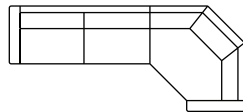

Chaiselongue
with 2 seater (R)
Art. No.: 14585
H88 x D152 x W242cm

XL chaiselongue
with 3 seater (L)
Art. No.: 14586
H88 x D152 x W294cm

XL chaiselongue
with 3 seater (R)
Art. No.: 14587
H88 x D152 x W294cm

Open corner
with 3 seater (L)
Art. No.: 14324
H88 x D202 x W278cm

Open corner
with 3 seater (R)
Art. No.: 14325
H88 x D202 x W278cm

Cosy corner
with 3 seater (L)
Art. No.: 14866
H88 x D161 x W333cm

Cosy corner
with 3 seater (R)
Art. No.: 14867
H88 x D161 x W333cm