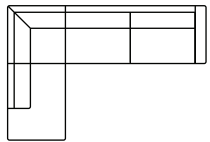

2 seater
Art. No.: 14394
H88 x D90 x W170cm

3 seater
Art. No.: 14382
H88 x D90 x W206cm

3 seater round
Art. No.: 14886
H88 x D105 x W245cm

Chaiselongue
with 2 seater (L)
Art. No.: 14584
H88 x D152 x W242cm

Chaiselongue
with 2 seater (R)
Art. No.: 14585
H88 x D152 x W242cm

XL chaiselongue
with 3 seater (L)
Art. No.: 14586
H88 x D152 x W294cm

XL chaiselongue
with 3 seater (R)
Art. No.: 14587
H88 x D152 x W294cm

Open corner
with 3 seater (L)
Art. No.: 14324
H88 x D202 x W278cm

Open corner
with 3 seater (R)
Art. No.: 14325
H88 x D202 x W278cm

Cosy corner
with 3 seater (L)
Art. No.: 14866
H88 x D161 x W333cm

Cosy corner
with 3 seater (R)
Art. No.: 14867
H88 x D161 x W333cm