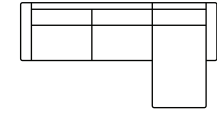

2 seater
Art. No.: 14394
H88 x D90 x W170cm

3 seater
Art. No.: 14382
H88 x D90 x W206cm

3 seater round
Art. No.: 14886
H88 x D105 x W245cm

Chaiselongue
with 2 seater (L)
Art. No.: 14584
H88 x D152 x W242cm

Chaiselongue
with 2 seater (R)
Art. No.: 14585
H88 x D152 x W242cm

XL chaiselongue
with 3 seater (L)
Art. No.: 14586
H88 x D152 x W294cm

XL chaiselongue
with 3 seater (R)
Art. No.: 14587
H88 x D152 x W294cm