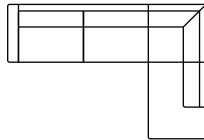

Chaiselongue
with 2 seater (R)
Art. No.: 14585
H88 x D152 x W242cm

XL chaiselongue
with 3 seater (L)
Art. No.: 14586
H88 x D152 x W294cm

XL chaiselongue
with 3 seater (R)
Art. No.: 14587
H88 x D152 x W294cm

Open corner
with 3 seater (L)
Art. No.: 14324
H88 x D202 x W278cm

Open corner
with 3 seater (R)
Art. No.: 14325
H88 x D202 x W278cm

Cosy corner
with 3 seater (L)
Art. No.: 14866
H88 x D161 x W333cm

Cosy corner
with 3 seater (R)
Art. No.: 14867
H88 x D161 x W333cm