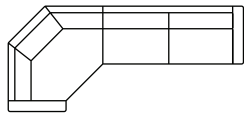

2 seater
Art. No.: 14394
H88 x D90 x W170cm

3 seater
Art. No.: 14382
H88 x D90 x W206cm

3 seater round
Art. No.: 14886
H88 x D105 x W245cm

Chaiselongue
with 2 seater (L)
Art. No.: 14584
H88 x D152 x W242cm

Chaiselongue
with 2 seater (R)
Art. No.: 14585
H88 x D152 x W242cm

XL chaiselongue
with 3 seater (L)
Art. No.: 14586
H88 x D152 x W294cm

XL chaiselongue
with 3 seater (R)
Art. No.: 14587
H88 x D152 x W294cm

Open corner
with 3 seater (L)
Art. No.: 14324
H88 x D202 x W278cm

Open corner
with 3 seater (R)
Art. No.: 14325
H88 x D202 x W278cm

Cosy corner
with 3 seater (L)
Art. No.: 14866
H88 x D161 x W333cm

Cosy corner
with 3 seater (R)
Art. No.: 14867
H88 x D161 x W333cm