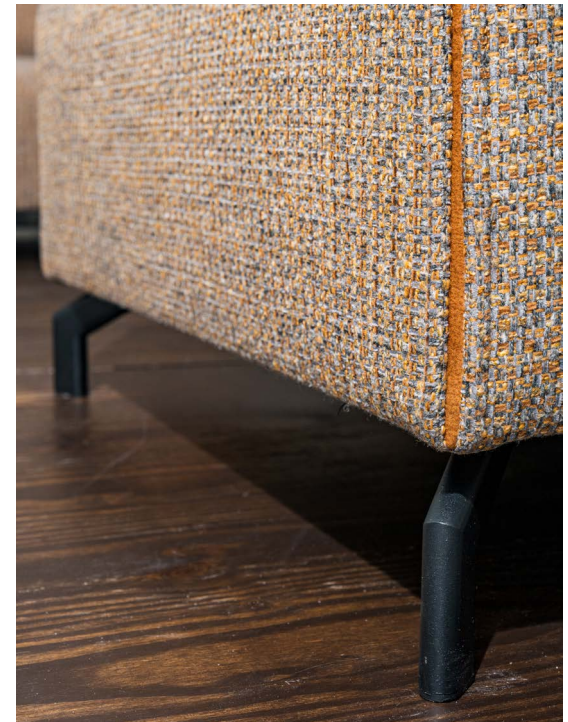

# MONTE CARLO

Elements sofas are designed to look good and still be all about comfort! Thoughtful details will definitely grab the eye of you and your guests!

SOFAS FOR EVERY HOME

MONTE CARLO

Round footstool + 1,5 seater + corner 90 + 3 seater + chaiselongue