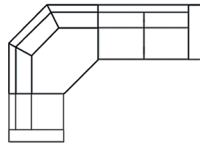

Open corner (R)
Art. No.: 14575
Dimensions:
H81 x D219 x W297cm

MESSI

2 seater + corner 90 +
3 seater
Art. No.: 14646
Dimensions:
H81 x D234 x W297cm

3 seater + corner 90 +
2 seater
Art. No.: 14647
Dimensions:
H81 x D234 x W297cm

1 seater + cosy corner +
2,5 seater
Art. No.: 14887
Dimensions:
H81 x D207 x W299cm

2,5 seater + cosy corner +
1 seater
Art. No.: 14888
Dimensions:
H81 x D207 x W299cm

Chaiselongue (L)
Art. No: 14648
Dimensions:
H81 x D155 x W82cm