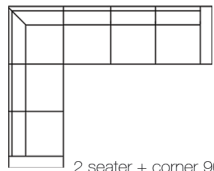

3 seater
Art. No.: 14635
Dimensions:
H81 x D87 x W226cm

3 seater without arms
with 2 sitting cushions
Art. No.: 14640
Dimensions:
H81 x D87 x W186cm

3 seater with 1 arm (L)
with 2 sitting cushions
Art. No.: 14493
Dimensions:
H81 x D87 x W206cm

3 seater with 1 arm (R)
with 2 sitting cushions
Art. No.: 14494
Dimensions:
H81 x D87 x W206cm

3 seater with 2 sitting cushions
Art. No.: 14639
Dimensions:
H81 x D87 x W226cm

3 seater with 1 arm
with pouffe (L)
Art. No.: 14641
Dimensions:
H81 x D87 x W206cm

3 seater with 1 arm
with pouffe (R)
Art. No.: 14642
Dimensions:
H81 x D87 x W206cm

3 seater with pouffe
Art. No.: 14643
Dimensions:
H81 x D155 x W226cm

Open corner (L)
Art. No.: 14574
Dimensions:
H81 x D219 x W297cm

Open corner (R)
Art. No.: 14575
Dimensions:
H81 x D219 x W297cm

MESSI

2 seater + corner 90 +
3 seater
Art. No.: 14646
Dimensions:
H81 x D234 x W297cm

3 seater + corner 90 +
2 seater
Art. No.: 14647
Dimensions:
H81 x D234 x W297cm