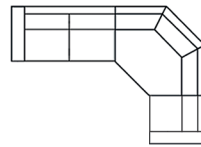

Open corner (R)
Art. No.: 14575
Dimensions:
H81 x D219 x W297cm

MESSI

2 seater + corner 90 +
3 seater
Art. No.: 14646
Dimensions:
H81 x D234 x W297cm

3 seater + corner 90 +
2 seater
Art. No.: 14647
Dimensions:
H81 x D234 x W297cm

1 seater + cosy corner +
2,5 seater
Art. No.: 14887
Dimensions:
H81 x D207 x W299cm

2,5 seater + cosy corner +
1 seater
Art. No.: 14888
Dimensions:
H81 x D207 x W299cm

Chaiselongue (L)
Art. No: 14648
Dimensions:
H81 x D155 x W82cm