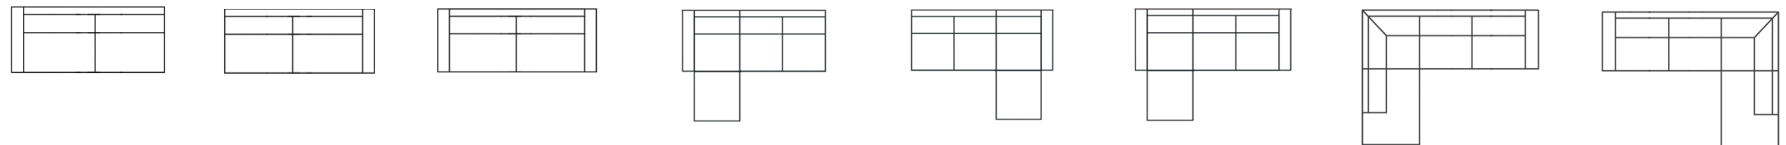

3 seater with 1 arm (L)
with 2 sitting cushions
Art. No.: 14493
Dimensions:
H81 x D87 x W206cm

3 seater with 1 arm (R)
with 2 sitting cushions
Art. No.: 14494
Dimensions:
H81 x D87 x W206cm

3 seater with 2 sitting cushions
Art. No.: 14639
Dimensions:
H81 x D87 x W226cm

3 seater with 1 arm
with pouffe (L)
Art. No.: 14641
Dimensions:
H81 x D87 x W206cm

3 seater with 1 arm
with pouffe (R)
Art. No.: 14642
Dimensions:
H81 x D87 x W206cm

3 seater with pouffe
Art. No.: 14643
Dimensions:
H81 x D155 x W226cm

Open corner (L)
Art. No.: 14574
Dimensions:
H81 x D219 x W297cm

Open corner (R)
Art. No.: 14575
Dimensions:
H81 x D219 x W297cm