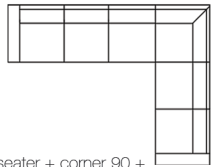

3 seater with 1 arm (R)
with 2 sitting cushions
Art. No.: 14494
Dimensions:
H81 x D87 x W206cm

3 seater with 2 sitting cushions
Art. No.: 14639
Dimensions:
H81 x D87 x W226cm

3 seater with 1 arm
with pouffe (L)
Art. No.: 14641
Dimensions:
H81 x D87 x W206cm

3 seater with 1 arm
with pouffe (R)
Art. No.: 14642
Dimensions:
H81 x D87 x W206cm

3 seater with pouffe
Art. No.: 14643
Dimensions:
H81 x D155 x W226cm

Open corner (L)
Art. No.: 14574
Dimensions:
H81 x D219 x W297cm

Open corner (R)
Art. No.: 14575
Dimensions:
H81 x D219 x W297cm

MESSI

2 seater + corner 90 +
3 seater
Art. No.: 14646
Dimensions:
H81 x D234 x W297cm

3 seater + corner 90 +
2 seater
Art. No.: 14647
Dimensions:
H81 x D234 x W297cm

1 seater + cosy corner +
2,5 seater
Art. No.: 14887
Dimensions:
H81 x D207 x W299cm

2,5 seater + cosy corner +
1 seater
Art. No.: 14888
Dimensions:
H81 x D207 x W299cm

Chaiselongue (L)
Art. No: 14648
Dimensions:
H81 x D155 x W82cm