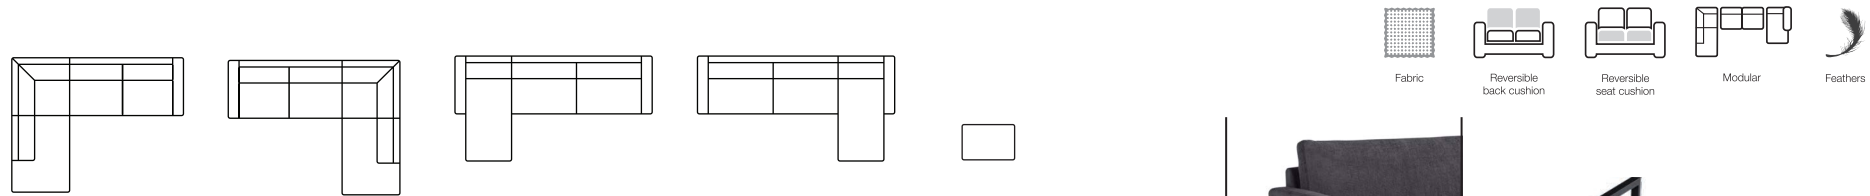

Open corner with 2,5 seater (L) Art. No.: 16626 H84 x D288 x W231cm	Open corner with 2,5 seater (R) Art. No.: 16627 H84 x D288 x W231cm	Chaiselongue with 3 seater (L) Art. No.: 14993 H84 x D183 x W333cm	Chaiselongue with 3 seater (R) Art. No.: 14994 H84 x D183 x W333cm	Footstool Art. No.: 14955 H50 x D60 x W100cm