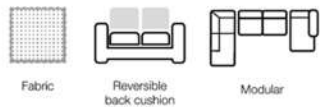

3 seater without arms Arm. No.: 17427 H86 x D94 x W186cm	3 seater with 1 arm (L) Arm. No.: 17356 H86 x D94 x W208cm	3 seater with 1 arm (R) Arm. No.: 17357 H86 x D94 x W208cm	3 seater without arms Arm. No.: 17008 H86 x D94 x W230cm	Corner 90 Arm. No.: 17428 H86 x D90 x W90cm	Chaiselongue part (L) Arm. No.: 17430 H86 x D156 x W116cm	Chaiselongue part (R) Arm. No.: 17431 H86 x D156 x W116cm	Open corner part (L) Arm. No.: 17358 H86 x D233 x W94cm	Open corner part (R) Arm. No.: 17359 H86 x D233 x W94cm	Open corner part round (L) Arm. No.: 17738 H86 x D233 x W94cm	Open corner part round (R) Arm. No.: 17739 H86 x D233 x W94cm

Footstool Arm. No.: 17432 H50 x D64 x W100cm	Cushion Arm. No.: 17613 H16 x D42 x W42cm

KOOG

Arm A - 22cm

Arm C - 14cm