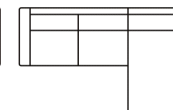

Chaiselongue
round (R)
Art. No.:17731
H82 x D152 x W90cm

Open corner part (L)
Art. No.:17818
H82 x D96 x W206cm

Chaiselongue
with 2 seater (R)
Art. No.:16796
H82 x D152 x W242cm