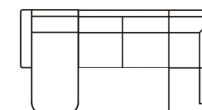

Open corner
round (L)
Art. No.:17820
H82 x D96 x W206cm

Open corner
round (R)
Art. No.:17821
H82 x D96 x W206cm

U shape
with 2 seater round (R)
Art. No.:17875
H82 x D206 x W330cm