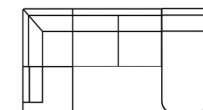

Chaiselongue  
round (R)  
Art. No.:17731  
H82 x D152 x W90cm

Open corner part (L)  
Art. No.:17818  
H82 x D96 x W206cm

Open corner part (L)  
Art. No.:17818  
H82 x D96 x W206cm

Open corner  
round (L)  
Art. No.:17820  
H82 x D96 x W206cm

Open corner  
round (R)  
Art. No.:17821  
H82 x D96 x W206cm

Chaiselongue  
with 2 seater (L)  
Art. No.:16795  
H82 x D152 x W242cm

Chaiselongue  
with 2 seater (R)  
Art. No.:16796  
H82 x D152 x W242cm