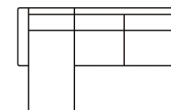

Chaiselongue  
round (R)  
Art. No.:17731  
H82 x D152 x W90cm

Open corner part (L)  
Art. No.:17818  
H82 x D96 x W206cm

Open corner part (L)  
Art. No.:17818  
H82 x D96 x W206cm

Open corner  
round (L)  
Art. No.:17820  
H82 x D96 x W206cm

Open corner  
round (R)  
Art. No.:17821  
H82 x D96 x W206cm

Chaiselongue  
with 2 seater (L)  
Art. No.:16795  
H82 x D152 x W242cm

Chaiselongue  
with 2 seater (R)  
Art. No.:16796  
H82 x D152 x W242cm