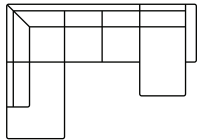

GENT

Simply modern Gent collection will bring comfort and style to your home.

Open Corner

3 seater

2 seater
Art. No.: 16091
H84 x D91 x W160cm

3 seater
Art. No.: 16093
H84 x D91 x W219cm

Open corner
with 3 seater (L)
Art. No.: 15860
H84 x D214 x W288cm

Open corner
with 3 seater (R)
Art. No.: 15861
H84 x D214 x W288cm

U Shape
with 2 seater (L)
Art. No.: 16098
H84 x D214 x W312cm

U Shape
with 2 seater (R)
Art. No.: 16099
H84 x D214 x W312cm

Footstool big
Art. No.: 16097
H44 x D100 x W100cm

Arm - 19cm

18293
Black
triangle
H-170

22062
Metal slide
black
H-170

Fabric

Reversible
back cushion

GENT