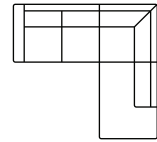

GENT

Simply modern Gent collection will bring comfort and style to your home.

Open Corner

3 seater

2 seater
Art. No.: 16091
H84 x D91 x W160cm

3 seater
Art. No.: 16093
H84 x D91 x W219cm

Open corner
with 3 seater (L)
Art. No.: 15860
H84 x D214 x W288cm

Open corner
with 3 seater (R)
Art. No.: 15861
H84 x D214 x W288cm

U Shape
with 2 seater (L)
Art. No.: 16098
H84 x D214 x W312cm

U Shape
with 2 seater (R)
Art. No.: 16099
H84 x D214 x W312cm

Footstool big
Art. No.: 16097
H44 x D100 x W100cm

Arm - 19cm

18293
Black
triangle
H-170

22062
Metal slide
black
H-170

Fabric

Reversible
back cushion

GENT