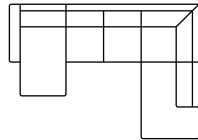

GENT

Simply modern Gent collection will bring comfort and style to your home.

Open Corner

3 seater

2 seater
Art. No.: 16091
H84 x D91 x W160cm

3 seater
Art. No.: 16093
H84 x D91 x W219cm

Open corner
with 3 seater (L)
Art. No.: 15860
H84 x D214 x W288cm

Open corner
with 3 seater (R)
Art. No.: 15861
H84 x D214 x W288cm

U Shape
with 2 seater (L)
Art. No.: 16098
H84 x D214 x W312cm

U Shape
with 2 seater (R)
Art. No.: 16099
H84 x D214 x W312cm

Footstool big
Art. No.: 16097
H44 x D100 x W100cm

Arm - 19cm

18293
Black
triangle
H-170

22062
Metal slide
black
H-170

Fabric

Reversible
back cushion

GENT