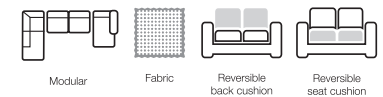

1 seater without arms Art. No.: 12997 H87 x D86 x W63cm	1 seater with 1 arm (L) Art. No.: 16206 H82 x D86 x W78cm	1 seater with 1 arm (R) Art. No.: 16209 H82 x D86 x W78cm	1 seater Art. No.: 16201 H82 x D86 x W94cm	2 seater without arms Art. No.: 16204 H87 x D86 x W124cm	2 seater with 1 arm (L) Art. No.: 16207 H87 x D86 x W139cm	2 seater with 1 arm (R) Art. No.: 16210 H87 x D86 x W139cm	2 seater Art. No.: 16202 H87 x D86 x W155cm	2,5 seater without arms Art. No.: 12842 H87 x D86 x W155cm	2,5 seater with 1 arm (L) Art. No.: 12838 H87 x D86 x W171cm	2,5 seater with 1 arm (R) Art. No.: 12839 H87 x D86 x W171cm	2,5 seater Art. No.: 12964 H87 x D86 x W182cm

3 seater without arms Art. No.: 11613 H87 x D86 x W186cm	3 seater with 1 arm (L) Art. No.: 16208 H87 x D86 x W201cm	3 seater with 1 arm (R) Art. No.: 16211 H87 x D86 x W201cm	3 seater Art. No.: 16203 H87 x D86 x W217cm	3 seater without arms with 2 sitting cushions Art. No.: 14285 H87 x D86 x W186cm	3 seater with 1 arm (L) with 2 sitting cushions Art. No.: 14283 H87 x D86 x W201cm	3 seater with 1 arm (R) with 2 sitting cushions Art. No.: 14284 H87 x D86 x W201cm	3 seater with 2 sitting cushions Art. No.: 14078 H87 x D86 x W217cm	Open end (L) Art. No.: 16213 H87 x D86 x W127cm	Open end (R) Art. No.: 16214 H87 x D86 x W127cm	Corner 90 Art. No.: 16205 H87 x D92 x W92cm