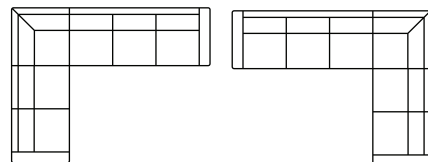

2 seater + corner 90+ 3 seater Art. No.: 13790 H87 x D234 x W294cm	3 seater + corner 90+ 2 seater Art. No.: 13791 H87 x D234 x W294cm

	Big footstool Art. No.: 13629 H47 x D60 x W80cm
	Footstool Art. No.: 16215 H47 x D63 x W63cm
	Headrest Art. No.: 16219 H75 x D22 x W55 cm