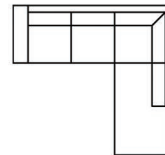

Footstool

Technical data

2 seater
Art. No.: 15019
Dimensions:
H83 x D99 x W171cm

3 seater
Art. No.: 15020
Dimensions:
H83 x D99 x W237cm

Chaiselongue
with 2 seater (L)
Art. No.: 15096
Dimensions:
H83 x D162 x W243cm

Chaiselongue
with 2 seater (R)
Art. No.: 15097
Dimensions:
H83 x D162 x W243cm

Open corner
with 2 seater (L)
Art. No.: 14957
Dimensions:
H83 x D207 x W249cm

Open corner
with 2 seater (R)
Art. No.: 14958
Dimensions:
H83 x D207 x W249cm

Footstool
Art. No.: 15021
Dimensions:
H49 x D61 x W71cm

Arm - 19 cm

Curved back

Fabric

17803
Black metal
H-170