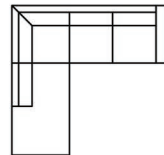

Footstool

Technical data

2 seater
Art. No.: 15019
Dimensions:
H83 x D99 x W171cm

3 seater
Art. No.: 15020
Dimensions:
H83 x D99 x W237cm

Chaiselongue
with 2 seater (L)
Art. No.: 15096
Dimensions:
H83 x D162 x W243cm

Chaiselongue
with 2 seater (R)
Art. No.: 15097
Dimensions:
H83 x D162 x W243cm

Open corner
with 2 seater (L)
Art. No.: 14957
Dimensions:
H83 x D207 x W249cm

Open corner
with 2 seater (R)
Art. No.: 14958
Dimensions:
H83 x D207 x W249cm