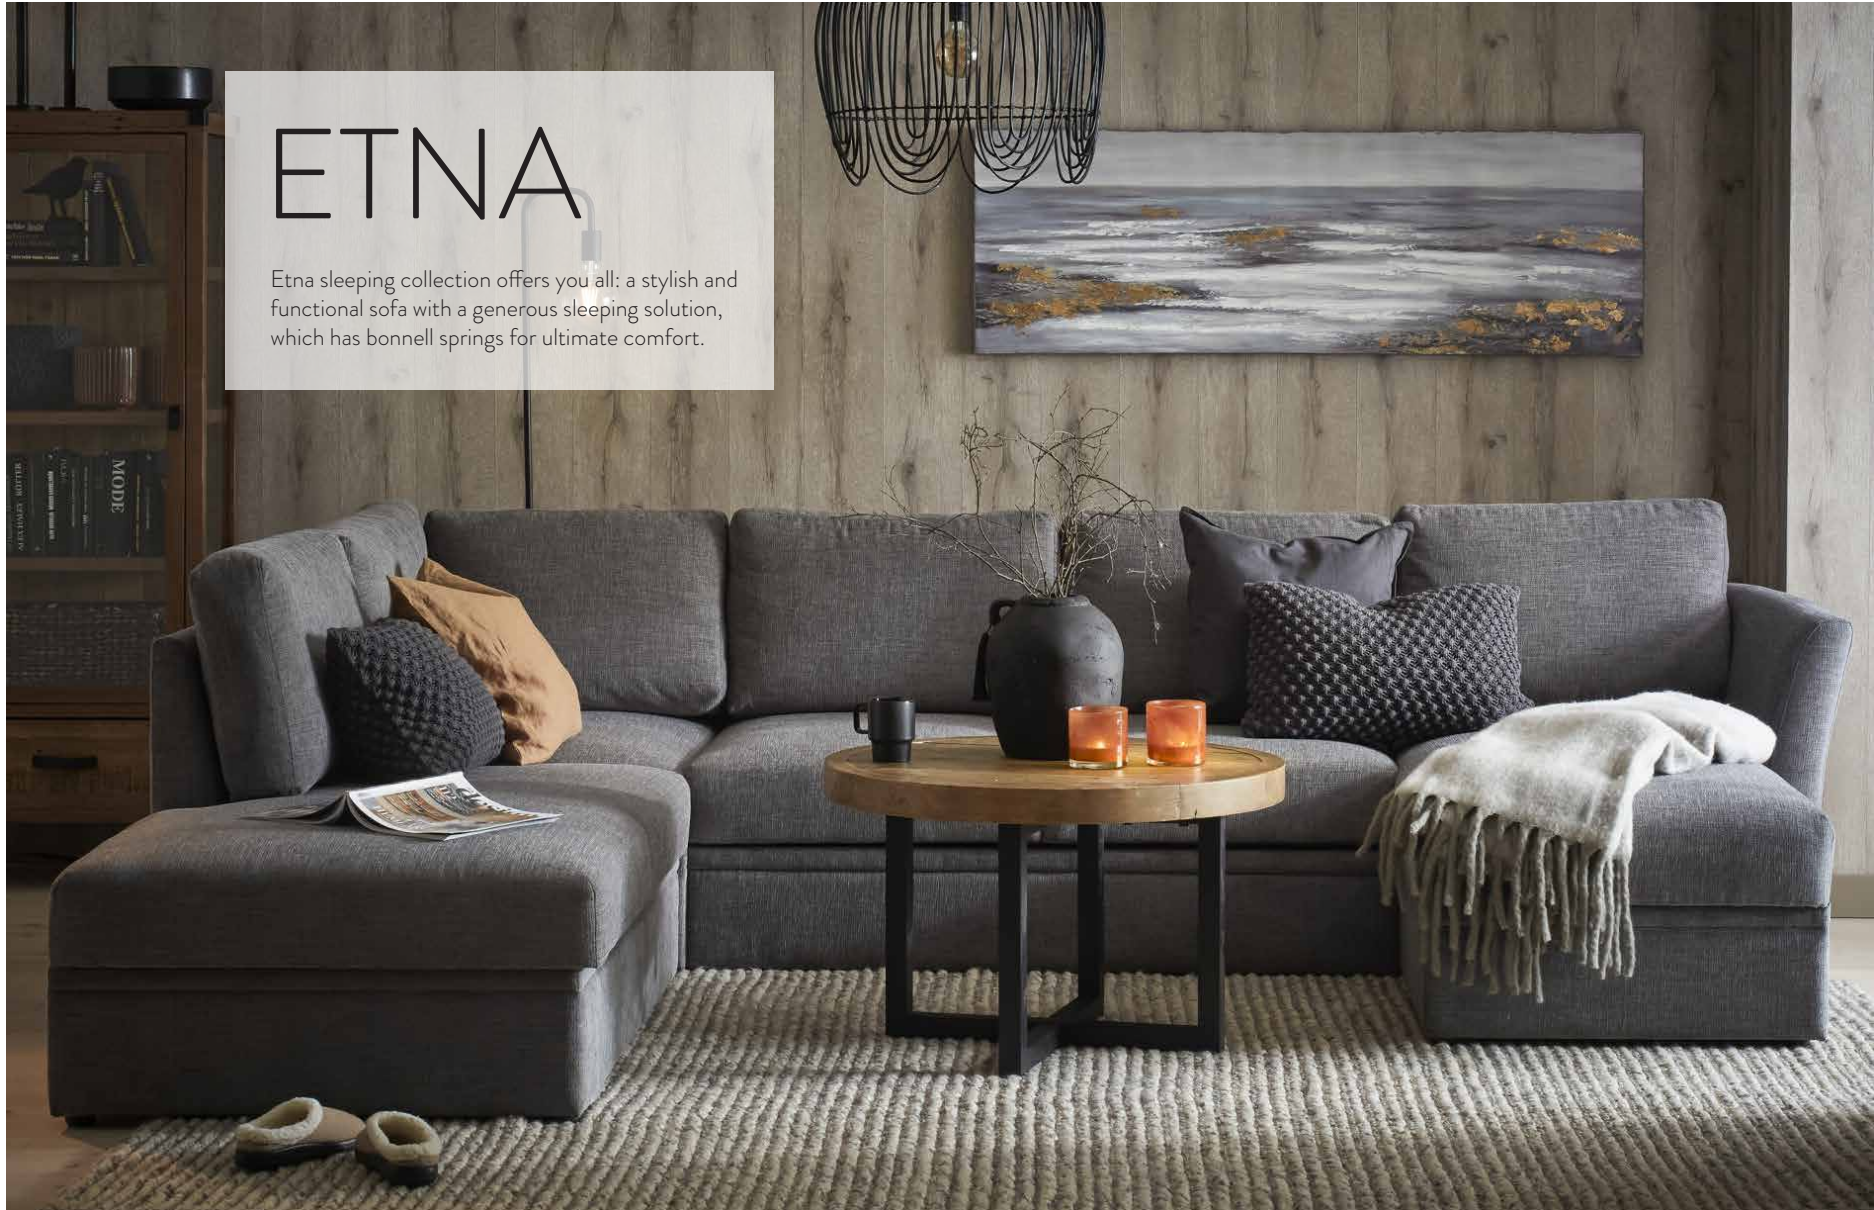

ETNA

Etna sleeping collection offers you all: a stylish and functional sofa with a generous sleeping solution, which has bonnell springs for ultimate comfort.

Open corner

U Shape

ETNA

ETNA

Chaiselongue

3 seater