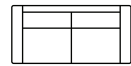

2,5 seater
Art. No.: 12654
H87 x D86 x W186cm