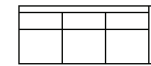

2,5 seater
without arms
Art. No.: 12651
H87 x D86 x W154cm

2,5 seater
with 1 arm (L)
Art. No.: 12652
H87 x D86 x W170cm

2,5 seater
with 1 arm (R)
Art. No.: 12653
H87 x D86 x W170cm

2,5 seater
Art. No.: 12654
H87 x D86 x W186cm

2,5 seater round
Art. No.: 14029
H87 x D93 x W202cm

3 seater
without arms
Art. No.: 12894
H87 x D86 x W186cm

3 seater
with 1 arm (L)
Art. No.: 11707
H87 x D86 x W201cm

3 seater
with 1 arm (R)
Art. No.: 11708
H87 x D86 x W201cm