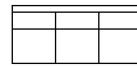

2,5 seater
without arms
Art. No.: 12651
H87 x D86 x W154cm

2,5 seater
with 1 arm (L)
Art. No.: 12652
H87 x D86 x W170cm

2,5 seater
with 1 arm (R)
Art. No.: 12653
H87 x D86 x W170cm

2,5 seater
Art. No.: 12654
H87 x D86 x W186cm

2,5 seater round
Art. No.: 14029
H87 x D93 x W202cm

3 seater
without arms
Art. No.: 12894
H87 x D86 x W186cm

3 seater
with 1 arm (L)
Art. No.: 11707
H87 x D86 x W201cm

3 seater
with 1 arm (R)
Art. No.: 11708
H87 x D86 x W201cm