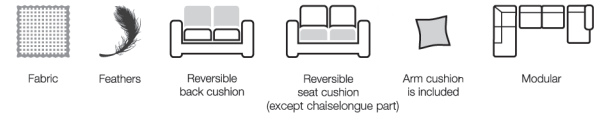

DOMUS

Domus collection sofas will definitely become your home attraction with its modern yet refined look and soft sitting with feathers.

DOMUS

1 seater without arms Art. No.: 16197 Dimensions: H83 x D94 x W60cm	1 seater with 1 arm (L) Art. No.: 16195 Dimensions: H83 x D94 x W69cm	1 seater with 1 arm (R) Art. No.: 16196 Dimensions: H83 x D94 x W69cm	1 seater Art. No.: 16194 Dimensions: H83 x D94 x W78cm	1,5 seater without arms Art. No.: 16200 Dimensions: H83 x D94 x W112cm	1,5 seater with 1 arm (L) Art. No.: 16198 Dimensions: H83 x D94 x W121cm	1,5 seater with 1 arm (R) Art. No.: 16199 Dimensions: H83 x D94 x W121cm	1,5 seater Art. No.: 15904 Dimensions: H83 x D94 x W130cm	2 seater with 1 arm (L) Art. No.: 16222 Dimensions: H83 x D94 x W193cm
--	--	--	---	---	---	---	--	---

2 seater with 1 arm (R) Art. No.: 16223 Dimensions: H83 x D94 x W193cm	2 seater Art. No.: 16221 Dimensions: H83 x D94 x W202cm	3 seater with 1 arm (L) Art. No.: 16085 Dimensions: H83 x D94 x W233cm	3 seater with 1 arm (R) Art. No.: 16086 Dimensions: H83 x D94 x W233cm	3 seater Art. No.: 15905 Dimensions: H83 x D94 x W242cm	Chaiselongue + 3 seater Art. No.: 15910 Dimensions: H83 x D157 x W354cm	3 seater + chaiselongue Art. No.: 15911 Dimensions: H83 x D157 x W354cm	Chaiselongue (L) Art. No.: 16087 Dimensions: H83 x D157 x W124cm	Chaiselongue (R) Art. No.: 16088 Dimensions: H83 x D157 x W124cm
---	--	---	---	--	---	---	---	---

Technical data

Corner 90 Art. No.: 16224 Dimensions: H83 x D94 x W94cm	Pouffe Art. No.: 16226 Dimensions: H49 x D70 x W95cm
--	---

Arm - 9cm

12177
Metal
black
H-200