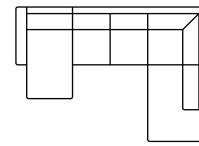

2,5 seater + corner 90 +  
2 seater  
Art. No.: 16775  
H84 x D236 x W266cm

Open corner  
with 2,5 seater (L)  
Art. No.: 16772  
H84 x D216 x W264cm

Open corner  
with 2,5 seater (R)  
Art. No.: 16773  
H84 x D216 x W264cm

U shape  
with 2 seater (L)  
Art. No.: 16778  
H84 x D216 x W311cm

U shape  
with 2 seater (R)  
Art. No.: 16779  
H84 x D216 x W311cm

U shape  
with 2,5 seater (L)  
Art. No.: 16780  
H84 x D216 x W341cm