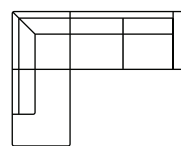

Chaiselongue  
with 2,5 seater (L)  
Art. No.: 16776  
H84 x D165 x W266cm

Chaiselongue  
with 2,5 seater (R)  
Art. No.: 16777  
H84 x D165 x W266cm

2 seater + corner 90 +  
2,5 seater  
Art. No.: 16774  
H84 x D236 x W266cm

2,5 seater + corner 90 +  
2 seater  
Art. No.: 16775  
H84 x D236 x W266cm

Open corner  
with 2,5 seater (L)  
Art. No.: 16772  
H84 x D216 x W264cm

Open corner  
with 2,5 seater (R)  
Art. No.: 16773  
H84 x D216 x W264cm