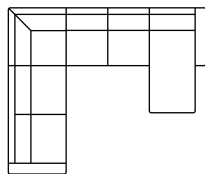

U corner (R)
Art. No.: 16783
H84 x D236 x W343cm

Footstool
Art. No.: 16769
H46 x D61 x W96cm

*fully upholstered sides