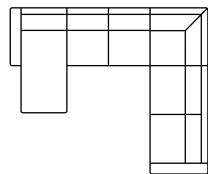

U corner (L)
Art. No.: 16782
H84 x D236 x W343cm