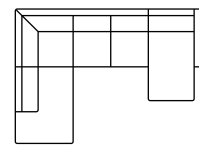

Chaiselongue\* (L)  
Art. No.: 16766  
H84x D165x W97cm

Chaiselongue\* (R)  
Art. No.: 16767  
H84x D165x W97cm

Open corner part\* (L)  
Art. No.: 16764  
H84x D216x W95cm

Open corner part\* (R)  
Art. No.: 16765  
H84x D216x W95cm

Chaiselongue  
with 2,5 seater (L)  
Art. No.: 16776  
H84 x D165 x W266cm

Chaiselongue  
with 2,5 seater (R)  
Art. No.: 16777  
H84 x D165 x W266cm

2 seater + corner 90 +  
2,5 seater  
Art. No.: 16774  
H84 x D236 x W266cm

2,5 seater + corner 90 +  
2 seater  
Art. No.: 16775  
H84 x D236 x W266cm

Open corner  
with 2,5 seater (L)  
Art. No.: 16772  
H84 x D216 x W264cm

Open corner  
with 2,5 seater (R)  
Art. No.: 16773  
H84 x D216 x W264cm