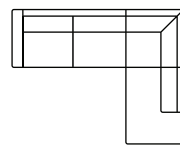

Chaiselongue\* (L)  
Art. No.: 16766  
H84x D165x W97cm

Chaiselongue\* (R)  
Art. No.: 16767  
H84x D165x W97cm

Open corner part\* (L)  
Art. No.: 16764  
H84x D216x W95cm

Open corner part\* (R)  
Art. No.: 16765  
H84x D216x W95cm

Chaiselongue  
with 2,5 seater (L)  
Art. No.: 16776  
H84 x D165 x W266cm

Chaiselongue  
with 2,5 seater (R)  
Art. No.: 16777  
H84 x D165 x W266cm

2 seater + corner 90 +  
2,5 seater  
Art. No.: 16774  
H84 x D236 x W266cm

2,5 seater + corner 90 +  
2 seater  
Art. No.: 16775  
H84 x D236 x W266cm

Open corner  
with 2,5 seater (L)  
Art. No.: 16772  
H84 x D216 x W264cm

Open corner  
with 2,5 seater (R)  
Art. No.: 16773  
H84 x D216 x W264cm