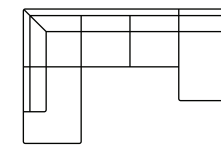

2,5 seater + corner 90 +  
2 seater  
Art. No.: 16775  
H84 x D236 x W266cm

Open corner  
with 2,5 seater (L)  
Art. No.: 16772  
H84 x D216 x W264cm

Open corner  
with 2,5 seater (R)  
Art. No.: 16773  
H84 x D216 x W264cm

U shape  
with 2 seater (L)  
Art. No.: 16778  
H84 x D216 x W311cm

U shape  
with 2 seater (R)  
Art. No.: 16779  
H84 x D216 x W311cm

U shape  
with 2,5 seater (L)  
Art. No.: 16780  
H84 x D216 x W341cm