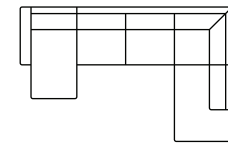

Chaiselongue  
with 2,5 seater (L)  
Art. No.: 16776  
H84 x D165 x W266cm

Chaiselongue  
with 2,5 seater (R)  
Art. No.: 16777  
H84 x D165 x W266cm

2 seater + corner 90 +  
2,5 seater  
Art. No.: 16774  
H84 x D236 x W266cm

2,5 seater + corner 90 +  
2 seater  
Art. No.: 16775  
H84 x D236 x W266cm

Open corner  
with 2,5 seater (L)  
Art. No.: 16772  
H84 x D216 x W264cm

Open corner  
with 2,5 seater (R)  
Art. No.: 16773  
H84 x D216 x W264cm

U shape  
with 2 seater (L)  
Art. No.: 16778  
H84 x D216 x W311cm

U shape  
with 2 seater (R)  
Art. No.: 16779  
H84 x D216 x W311cm

U shape  
with 2,5 seater (L)  
Art. No.: 16780  
H84 x D216 x W341cm