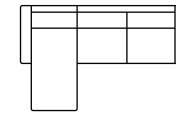

Chaiselongue\* (L)  
Art. No.: 16766  
H84x D165x W97cm

Chaiselongue\* (R)  
Art. No.: 16767  
H84x D165x W97cm

Open corner part\* (L)  
Art. No.: 16764  
H84x D216x W95cm

Open corner part\* (R)  
Art. No.: 16765  
H84x D216x W95cm

Chaiselongue  
with 2,5 seater (L)  
Art. No.: 16776  
H84 x D165 x W266cm

Chaiselongue  
with 2,5 seater (R)  
Art. No.: 16777  
H84 x D165 x W266cm

2 seater + corner 90 +  
2,5 seater  
Art. No.: 16774  
H84 x D236 x W266cm