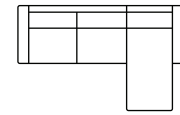

Chaiselongue
with 2,5 seater (L)
Art. No.: 16776
H84 x D165 x W266cm

Chaiselongue
with 2,5 seater (R)
Art. No.: 16777
H84 x D165 x W266cm