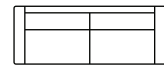

3 seater
Art. No.: 16763
H84x D95x W219cm