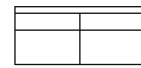

3 seater
without arms
Art. No.: 17060
H87x D87x W180cm