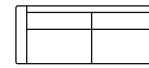

3 seater
with 1 arm (L)
Art. No.: 16964
H87x D87x W198cm