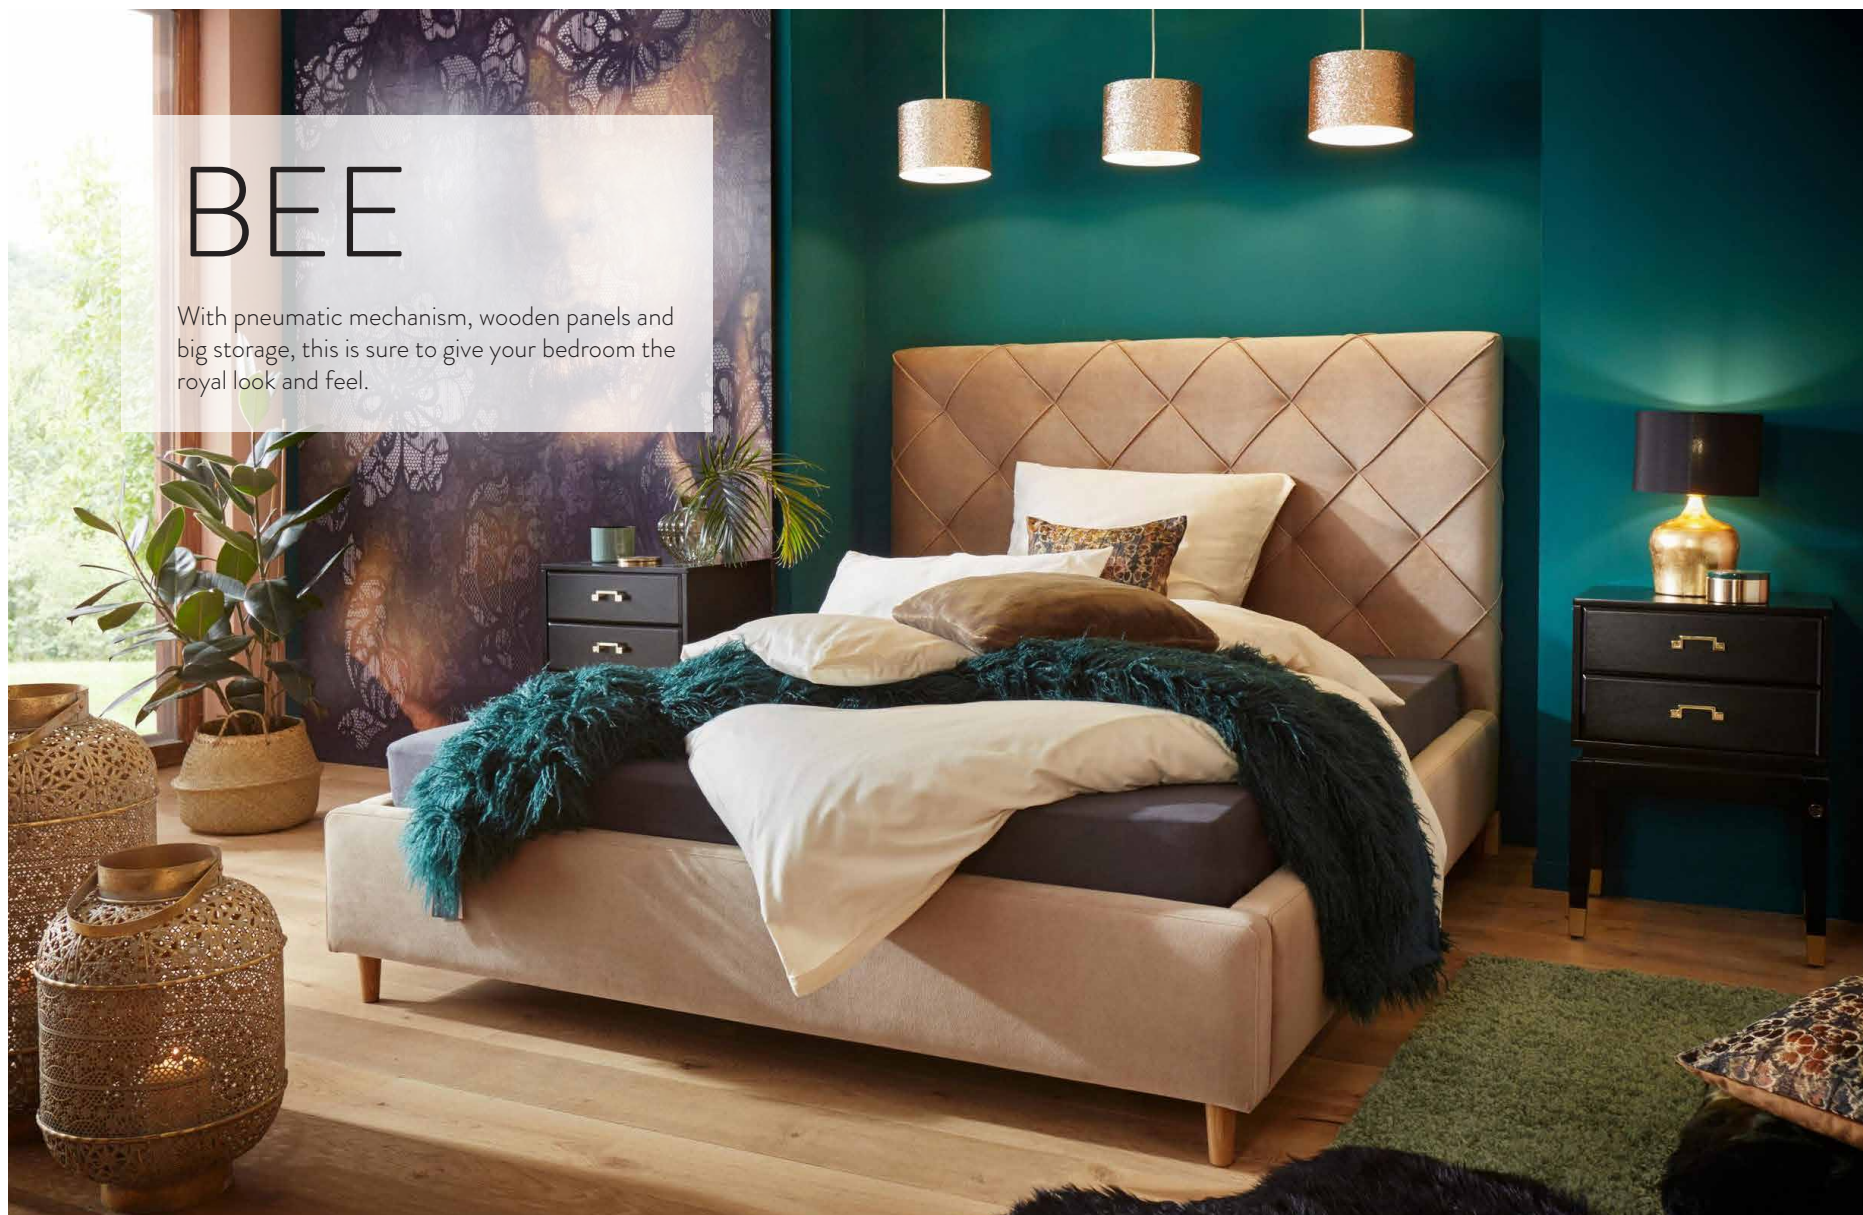

BEE

With pneumatic mechanism, wooden panels and big storage, this is sure to give your bedroom the royal look and feel.

Double bed

Double bed
Art. No.: 15255
H131 x D210 x W153cm
Sleeping dimensions:
190 x140 cm

King bed
Art. No.: 15320
H131 x D221 x W174cm
Sleeping dimensions:
200 x160 cm

Superking bed
Art. No.: 15321
H131 x D221 x W198cm
Sleeping dimensions:
200 x180 cm

Fabric

Storage box
(optional)

15276
Natural oak
H-100